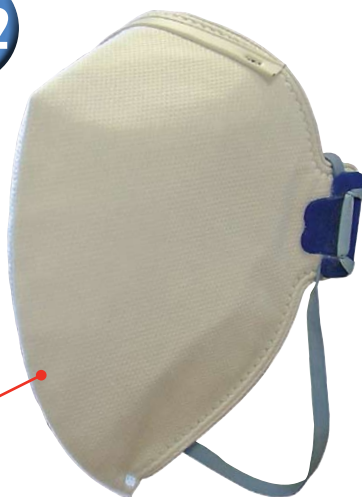

DISPOSABLE MASKS

PREMIER VALVED Disposable Mask

For use with:

- Brick dust
- Concrete and plaster
- Hand sanding of wood and MDF
- Masonry & metal working with power tools (not welding)
- Loft insulation
- Conforms to EN149:2001

Product Code

SCA PPEP2MV - Pack of 3

List Price **£4.10/€5.13**

FFP2

Valve

Exhalation valve makes breathing easier

FOLD FLAT Disposable Mask

For use with:

FFP2

Flat folding for easy pocket storage

All disposable masks feature:

- Elasticated retaining straps
- Adjustable nose clip and soft foam nose piece for custom fitting
- Non-irritating inner face piece for added comfort
- Approved to EN149: 2001