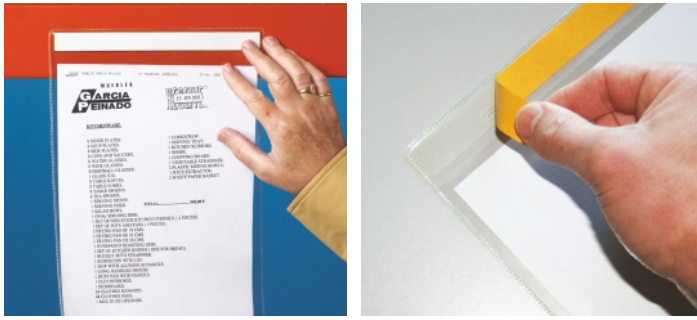

## Document Pockets

Document pockets to suit most environments, available with magnetic or self adhesive fitting options. The adhesive option has tape strips at the top and bottom of the pocket, whereas the magnetic version has one fixing strip at the top.

Supplied in packs of 10, smaller pockets are available on request.

Self-adhesive		Magnetic	
Size	Code	Size	Code
A3 Horizontal	14676	A3 Horizontal	14682
A3 Vertical	14677	A3 Vertical	14683
A4 Horizontal	14678	A4 Horizontal	14684
A4 Vertical	14679	A4 Vertical	14685
A5 Horizontal	14680	A5 Horizontal	14686
A5 Vertical	14681	A5 Vertical	14687

## Floor Signalling

A selection of pre-cut shapes designed for use in warehouse environments. Ideal for use for highlighting pallet situation, safe walkways or traffic flow, these tough PVC shapes have an aggressive adhesive for fast application. Available in yellow, other colours available on request.

The 'S' hooks fixing method ensures it can be hooked almost anywhere, whilst the tapering bottom ensures it hardly encroaches on the floor area.

Manufactured from durable waterproof polyester these sacks can hold up to the rigours of a warehouse environment. The sack has three strong handles double stitched into the sides and base, allowing for the sack to be easily carried and emptied.