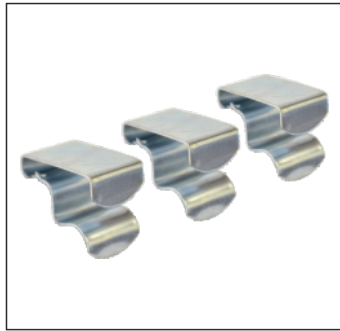

Road & Traffic : Signs

Road Sign Frames (Stanchions)

Our road sign frames are manufactured from mild steel in a range of standard sizes. Temporary circular signs are printed on a square plate and can be displayed using these stanchions.

If you require any non-standard sizes then please contact our sales office.

Description	Code
600mm triangle	13195
600mm triangle with supplementary plate	13991
750mm triangle	13196
750mm triangle with supplementary plate	13990
750 x 750mm	13197
600 x 450mm	13198
600 x 450mm double sided	14658
600 x 600mm	14006
1050 x 450mm	13989
1050 x 750mm	13199
Frame fixing clips (Pack of 100)	13200
Frame fixing clips (Pack of 10)	14659

HIGHWAY MAINTENANCE

* 600 x 75	SAV	1942
* 600 x 75	PVC	1943
* 600 x 75	CLG	1944
* 600 x 75	MAG	1945
* 700 x 75	SAV	1946
* 600 x 300	SAV	1947
* 1000 x 350	SAV	1948

Hazchem Holders & Signs

Hazchem warning signs are used to give information to the emergency services in the event of a fire or spillage. These signs have an orange reflective face with black text of your choice.

Description	Code
Holder (400 x 300mm)	14107
Aluminium panel (400 x 300mm)	14108

Safety Mirrors

These safety mirrors are easy to install, unbreakable, very light and are able to withstand extremes of weather.