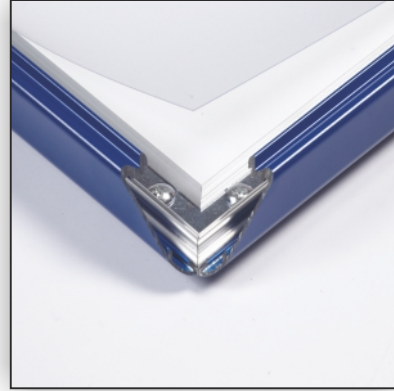

Visual Display & Point of Sale : Signs

Snap Frames

Our 'Snap Open, Snap Shut' Frames are manufactured from aluminium, in a range of popular sizes. Each has a 25mm extruded and self coloured frame, and comes complete with fixings and an anti-glare cover sheet.
Other colours, profile sizes and finishes are also available - please contact the sales office for further details.

Display Size (Silver)

A4 (210 x 297mm)
A3 (297 x 420mm)
A2 (420 x 594mm)
A1 (594 x 841mm)
20" x 30" (508 x 762mm)
30" x 40" (762 x 1016mm)

Code

13000
13001
13002
13003
14774
14775

over 15 different colours available to order

also available

Round cornered snap frames

LED snap frames

Lockable snap frames