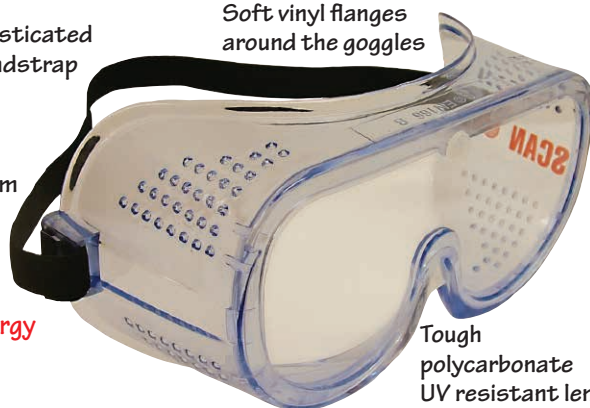

Direct Vent Goggle

A directly ventilated goggle providing ideal protection for chiselling and chasing.

- Large size direct ventilation through frame
- Compact lightweight construction
- Can be worn over spectacles

SCA PPEGDV		
Exc VAT	£4.67	€6.44
Inc VAT	£5.60	€7.93

CONFORMS TO EN166:1B

will withstand medium energy high speed impacts up to 120m/s (268mph)

Elasticated headstrap

Soft vinyl flanges around the goggles

Perforations allow optimum airflow

Tough polycarbonate UV resistant lens

Indirect Vent Goggle

An indirect ventilated goggle ideal for use with power tools, particularly angle grinders and high powered drills.

- Large size indirect ventilation
- Protection from liquid droplets or splashes, large dust particles and molten metals
- Can be worn over spectacles

Indirect vents minimise lens misting

Tough polycarbonate UV resistant lens

Visitor Safety Spectacles

A wrap-around eyeshield for protection against low energy high speed impacts.

- Comfortable wide frame and integral brow shield gives improved all round protection
- Ultra lightweight, can be worn over most prescription glasses
- Clear polycarbonate UV resistant construction