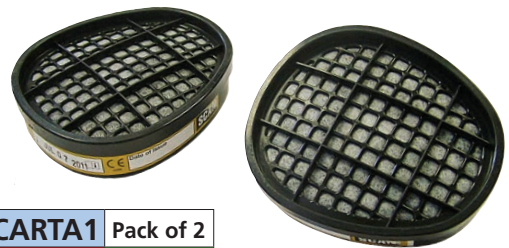

Twin Half Mask Respirator

A premium half mask, offering maximum protection and comfort. An extra wide sealing surface gives unparalleled comfort and fit.

Reflective strips for increased visibility in low-light environments.

Fully adjustable 4 point cradle suspension ensuring an effective fit.

Low profile angular filter design for minimum visual impairment.

Exhalation valve makes breathing easier

- Low resistance exhalation valve for easy breathing
- Hypo-allergenic thermoplastic rubber for superior fit to most face shapes
- Wide adjustable elastic strap for a perfect fit

SCA PPERESPA1		
Exc VAT	£33.53	€46.27
Inc VAT	£40.24	€56.91

Replacement Cartridges

For use with SCA PPERESPA1 & SCA PPERESP2 Twin Half Mask Respirator.

P2 Cartridge

Dust Filter
Medium efficiency

SCA PPECARTP2		Pack of 2
Exc VAT	£12.18	€16.81
Inc VAT	£14.62	€20.67

A1 Cartridge

Organic Vapours and Gases

SCA PPECARTA1		Pack of 2
Exc VAT	£16.75	€23.12
Inc VAT	£20.10	€28.43

P3 Cartridge

Dust Filter
High efficiency

SCA PPECARTP3		Pack of 2
Exc VAT	£28.02	€38.67
Inc VAT	£33.62	€47.56