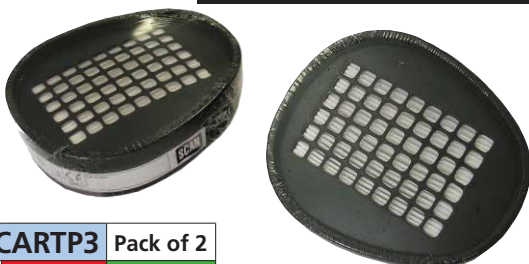

Twin Half Mask Respirator

A premium half mask, offering maximum protection and comfort. An extra wide sealing surface gives unparalleled comfort and fit.

Reflective strips for increased visibility in low-light environments.

A1 Cartridge

Organic Vapours and Gases

SCA PPECARTA1		Pack of 2
Exc VAT	£16.75	€23.12
Inc VAT	£20.10	€28.43

P3 Cartridge

Dust Filter
High efficiency

SCA PPECARTP3		Pack of 2
Exc VAT	£28.02	€38.67
Inc VAT	£33.62	€47.56