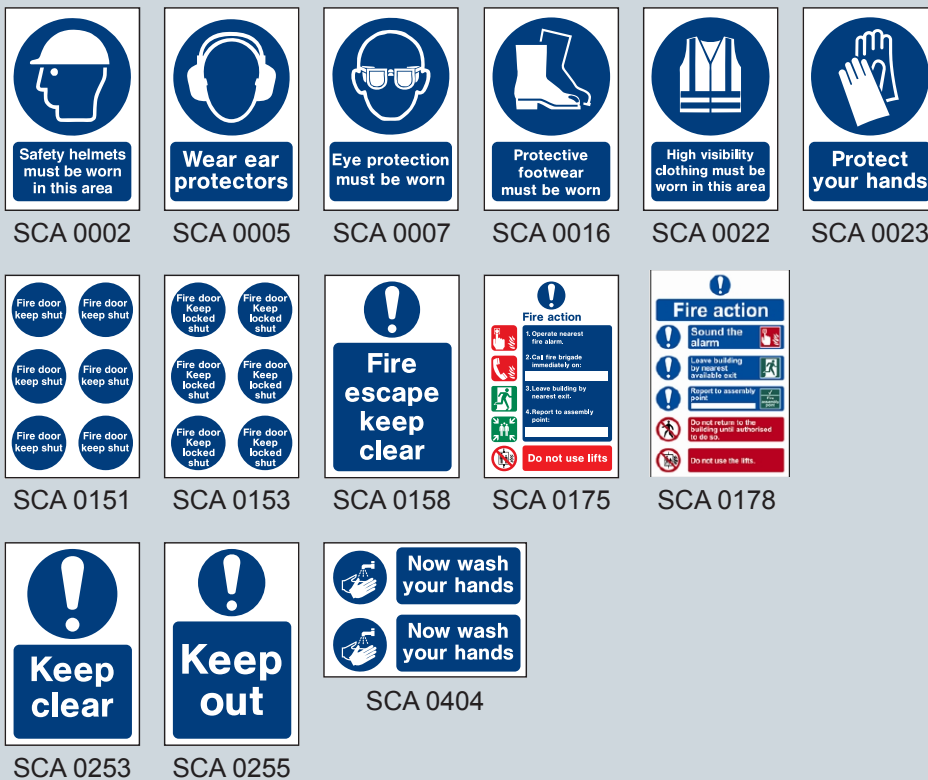

Mandatory

- Made from 1mm thick, durable PVC.
- Aggressive waster-based adhesive enables the sign to easily stick on to and remain on any wall.
- Printed using UV resistant inks that resist fading.
- Easy to read with clear instruction and illustration.
- Complies with ISO 7010 design criteria and helps limit company liability, should an accident occur.

Small PVC 200 x 50mm

SCA 5001	Eye protection
SCA 5003	Use guards
SCA 5004	Fire door Keep shut
SCA 5011	Keep locked
SCA 5014	Now wash your hands
SCA 5016	Wear ear protection
Exc VAT	£3.06 €4.22
Inc VAT	£3.67 €5.19

Medium PVC 200 x 300mm

SCA 0002	Safety helmets
SCA 0005	Ear protection
SCA 0007	Eye protection
SCA 0016	Foot protection
SCA 0022	High visibility
SCA 0023	Hand protection
SCA 0151	Fire door keep shut 6 labels 100 x 100mm each
SCA 0153	Fire door keep locked 6 labels 100 x 100mm each
SCA 0158	Fire escape keep clear
SCA 0175	Fire action
SCA 0178	Fire action
SCA 0253	Keep clear
SCA 0255	Keep out
SCA 0404	Now wash your hands 2 labels 100 x 300mm each
Exc VAT	£8.61 €11.88
Inc VAT	£10.33 €14.61

Large PVC 400 x 600mm

SCA 4000	Safety helmets
SCA 4001	Safety helmets and protective footwear
SCA 4002	All drivers and visitors must report to site office
SCA 4003	Keep out
SCA 4009	No hat, No boots, No Job!
Exc VAT	£19.93 €27.50
Inc VAT	£23.92 €33.83