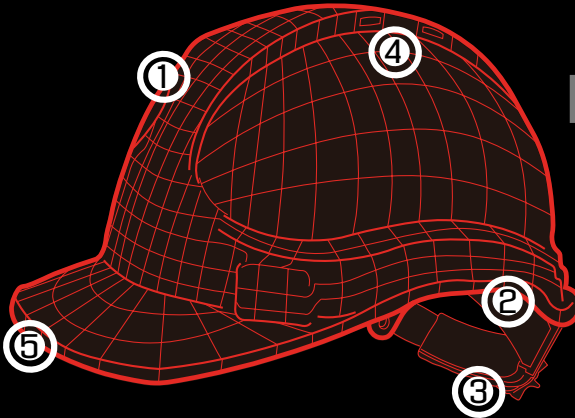

All this is necessary as after the point of purchase it is down to the individual to ensure the safety helmet remains in good condition, use with due diligence as well as making sure it meets the intended requirements. These two pages show a simple breakdown of what you will find on the underside of our Scan Safety Helmets.

Deluxe

⑥ **SCAN** SCAPPESH ⑦
⑧ **CE** EN397:2012 ⑨
 (HF508-1)
 Material: HDPE Size: 53-63cm
⑩

HDPE
SCAN SCAPPESH
 CE EN397:2012
 (HF508-1)
 Material: HDPE Size: 53-63cm
 ⑪
 ⑫
 ⑬
 ⑭
 ⑮
 ⑯
 ⑰
 ⑱
 ⑲
 ⑳

Harness adjustment