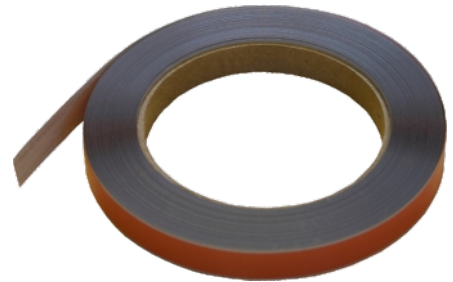

Character height	White	Yellow
17mm Letters	13687	13691
17mm Numbers	13688	13692
39mm Letters	13689	13693
39mm Numbers	13690	13694

Magnetic Tape (Self Adhesive)

Magnetic tape backed with a premium adhesive. Allows items to be attached to steel products without the need for drilling.

12.7mm x 30m	13711
25.4mm x 30m	13712

Magnetic Aisle Identifiers

Ideal for warehouse environments, with a magnetic strip on the rear to allow for fixing onto steel racking and framework. Used where forklifts are active, it ensures that any accidental impact will simply knock the Identifier down, rather than break it - saving time and money in costly replacements.

Available in singles without any text or graphics as standard.

Face size	White	Yellow
200 x 200mm	13705	13708
150 x 150mm	13706	13709
100 x 100mm	13707	13710

Steel Tape (Self Adhesive)

Steel tape with a premium adhesive backing - apply this to non-steel products to allow magnets to be attached without the need to drill.

13mm x 30m	13713
------------	-------

Ticket Holders

Ideal for marking locations on racking and shelving, these ticket holders have a pull open front to allow for easy insertion of the ticket. Manufactured from clear PVC, information and barcodes are clearly visible without removing the insert. Available with a permanent self adhesive back or a magnetic strip allowing for easy relocation. Supplied complete with paper inserts.