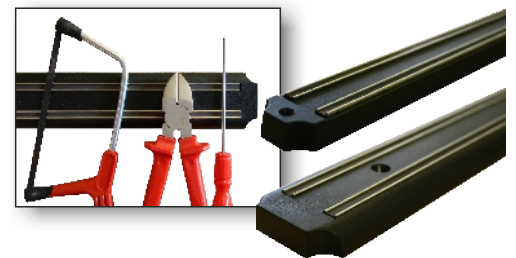

13mm x 30m	13713
------------	-------

Ticket Holders

Ideal for marking locations on racking and shelving, these ticket holders have a pull open front to allow for easy insertion of the ticket. Manufactured from clear PVC, information and barcodes are clearly visible without removing the insert. Available with a permanent self adhesive back or a magnetic strip allowing for easy relocation. Supplied complete with paper inserts.

Dry Wipe Markers

Dry wipe pens suitable for use on the 'Easy Wipe' magnetic materials.

Black	13714
Blue	13715
Red	13716
Green	13717

Supplied in packs of 10.

Magnetic Tool / Knife Racks

Affix to a wall then store all your most commonly used steel tools or knives for easy accessibility.