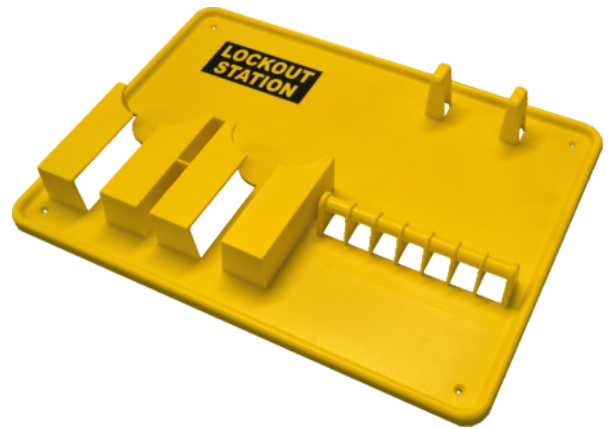

7 Station Lockout Board

Highly visible lockout board manufactured from durable plastic. Ideal for the storage of lockout equipment and at the same time ensuring equipment is easy to find and access.

- 2 hooks for hasps
- 1 padlock bar (takes 7 padlocks)
- 2 pockets for lockout tags
- Holes for wall fixing
- Board dimensions (HxWxD): 290 x 395 x 40mm
- Complete with fixings

7 Station Lockout Board

Colour	Code
Yellow	LOK016

16 Station Lockout Board

Larger version suitable for displaying up to 16 padlocks with associated lockout equipment.

- 2 hooks for hasps
- 2 padlock bars (takes 16 padlocks)
- 2 pockets for lockout tags
- Holes for wall fixing
- Board dimensions (HxWxD): 345 x 345 x 40mm
- Complete with fixings

16 Station Lockout Board

Colour	Code
Yellow	LOK017

48 Station Lockout Board

Our largest board suitable for displaying up to 48 padlocks with associated lockout equipment.

- 2 hooks for hasps
- 4 padlock bars (takes 48 padlocks)
- 4 pockets for lockout tags
- Holes for wall fixing
- Board dimensions (HxWxD): 550 x 590 x 40mm
- Complete with fixings

48 Station Lockout Board

Colour	Code
Yellow	LOK148