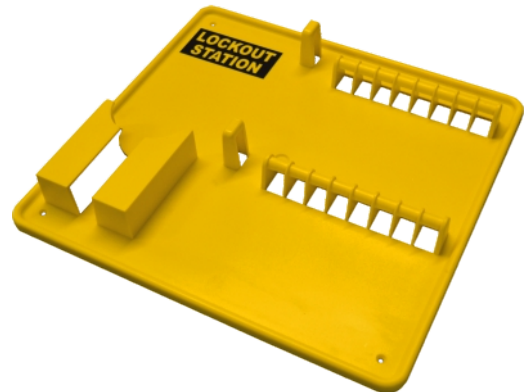

7 Station Lockout Board

Highly visible lockout board manufactured from durable plastic. Ideal for the storage of lockout equipment and at the same time ensuring equipment is easy to find and access.

- 2 hooks for hasps
- 1 padlock bar (takes 7 padlocks)
- 2 pockets for lockout tags
- Holes for wall fixing
- Board dimensions (HxWxD): 290 x 395 x 40mm
- Complete with fixings

7 Station Lockout Board

Colour	Code
Yellow	LOK016

16 Station Lockout Board

Larger version suitable for displaying up to 16 padlocks with associated lockout equipment.

- 2 hooks for hasps
- 2 padlock bars (takes 16 padlocks)
- 2 pockets for lockout tags
- Holes for wall fixing
- Board dimensions (HxWxD): 345 x 345 x 40mm
- Complete with fixings

16 Station Lockout Board

Colour	Code
Yellow	LOK017

48 Station Lockout Board

Our largest board suitable for displaying up to 48 padlocks with associated lockout equipment.

- 2 hooks for hasps
- 4 padlock bars (takes 48 padlocks)
- 4 pockets for lockout tags
- Holes for wall fixing
- Board dimensions (HxWxD): 550 x 590 x 40mm
- Complete with fixings