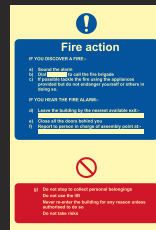

* 200 x 300 PHS 17141
P 200 x 300 PHO 12434