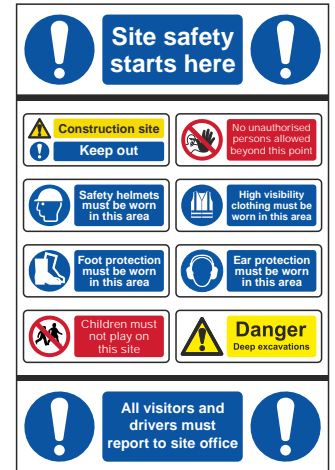

✱ 600 x 900 CRX 14289