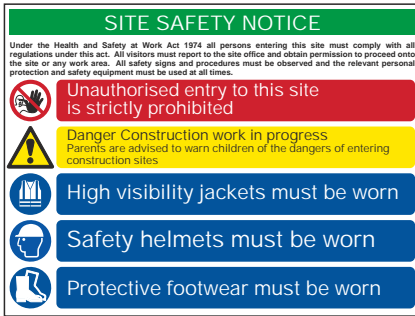

✱ 800 x 600 FMX 4551
Z 800 x 600 RPVC 12485