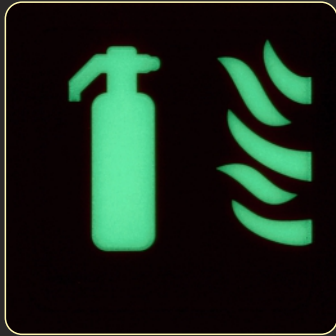

Takyle Photoluminescent Braille : Signs

Red Safe Condition

The Safety Signs and Signals Regulations 1996 state that non-automatic fire fighting equipment should be marked with an appropriate permanent sign.

TK0902BSIPH
O 300 x 150 TAKPh

TK0903BSIPH
O 300 x 150 TAKPh

TK0901BSIPH
H 150 x 150 TAKPh

TK0900BSIPH
H 150 x 150 TAKPh

Mandatory

These signs are to convey an action that must be carried out. The 'white on blue' colour scheme is designated by the Safety Signs and Signals Regulations 1996.

TK0700BSIPH
H 150 x 150 TAKPh

TK0110BSIPH
H 150 x 150 TAKPh

TK0701BSIPH
H 150 x 150 TAKPh

TK0201BSIPH
H 150 x 150 TAKPh

Takyle Braille Finger Plates

Takyle finger plate signs are ideal for placing next to entrances or on doors to give both safety and directional information. These finger plates have the added benefit of having a photoluminescent layer for identification in emergency situations.